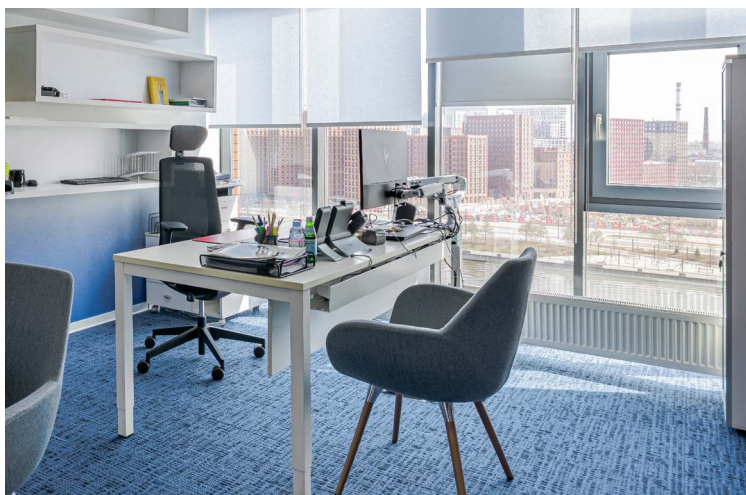

# IT office

Moscow

COMMERCIAL

<b>Sector</b>	Corporate & Office
<b>Product Range</b>	Carpet Tiles
<b>Collection</b>	Balanced Hues
<b>Design</b>	Balanced Hues 925, Balanced Hues 646, Balanced Hues 675, Balanced Hues 455, Balanced Hues 544, Balanced Hues 565, Balanced Hues 536
<b>Surface</b>	9.990 m <sup>2</sup>
<b>Location</b>	Moscow, Russia
<b>Date</b>	2023
<b>Architect</b>	Architectural bureau "Offcon"